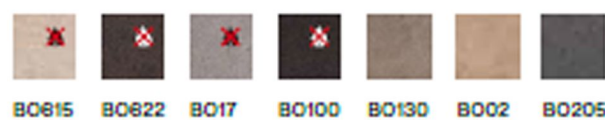

Chloe-P

L	cm 50/19 3/4"
P	cm 58/22 3/4"
H	cm 79/31"
HS	cm 47/18 1/2"

Rivestimento / Upholstery

Tessuto / Fabric MIRAGLIO

Tessuto / Fabric BOGOTÁ

Tessuto / Fabric TARANTINO

Tessuto / Fabric LAS VEGAS

Tessuto / Fabric SAKE

Pelle / Leather

Tutti i colori
All colors

Ecopelle / Imitation Leather ALCE

Tutti i colori
All colors

Ecopelle / Imitation Leather NOBUKO

N03 N758 N518 N790 N483 N803 N08

Ecopelle / Imitation Leather TIME

Tutti i colori
All colors 

T783 T151 T778 T792 T018 T800 T50 T804 T777 T791 T003

Lana / Wool NORDIC

Tutti i colori
All colors 

NC1000 NC1002 NC1037 NC1042 NC2017 NC2151 NC2279 NC2288 NC9860