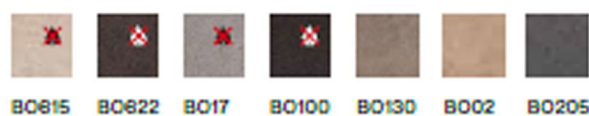

# Chloe-A

L cm 46/18"  
P cm 56/22"  
H cm 89/35"  
HS cm 47/18½"

## Rivestimento / Upholstery

Tessuto / Fabric MIRAGLIO

Tessuto / Fabric BOGOTÀ

Tessuto / Fabric TARANTINO

Tessuto / Fabric LAS VEGAS

Tessuto / Fabric SAKE

Pelle / Leather

Tutti i colori  
All colors

Ecopelle / Imitation Leather ALCE

Tutti i colori  
All colors

Ecopelle / Imitation Leather NOBUKO

N03 N758 N518 N790 N483 N803 N08

Ecopelle / Imitation Leather TIME

Tutti i colori  
All colors 

T783 T151 T778 T792 T018 T800 T50 T804 T777 T791 T003

Lana / Wool NORDIC

Tutti i colori  
All colors 

NC1000 NC1002 NC1037 NC1042 NC2017 NC2151 NC2279 NC2288 NC9860